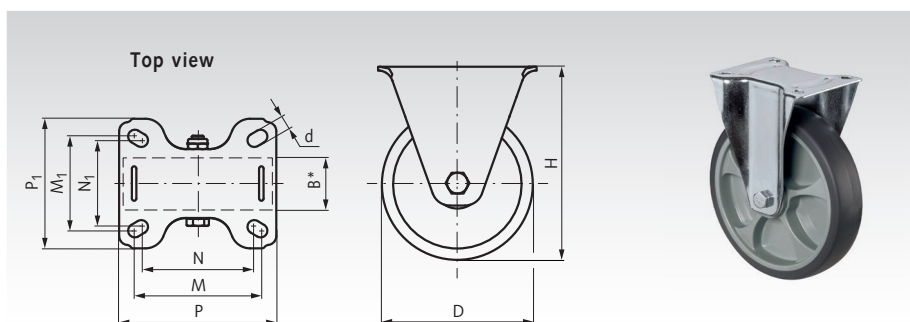

Informácie potrebné na objednanie: napr.: Produkt č. 777 330 80, Fixed castor, TPE grey, D 80 mm

Produkt č.	D mm	B mm	H mm	d mm	P mm	P₁ mm	M mm	M₁ mm	N mm	N₁ mm	Nosnosť kg	Hmotnosť kg
777 330 80	80	32	105	9	104	86	84	64	76	56	100	0,35
777 331 00	100	32	128	9	104	86	84	64	76	56	110	0,45
777 331 25	125	32	155	9	104	86	84	64	76	56	120	0,65
777 331 60	160	45	195	12	135	110	105	80	100	75	200	1,45
777 332 00	200	45	235	12	135	110	105	80	100	75	220	1,75

* Width of wheel.