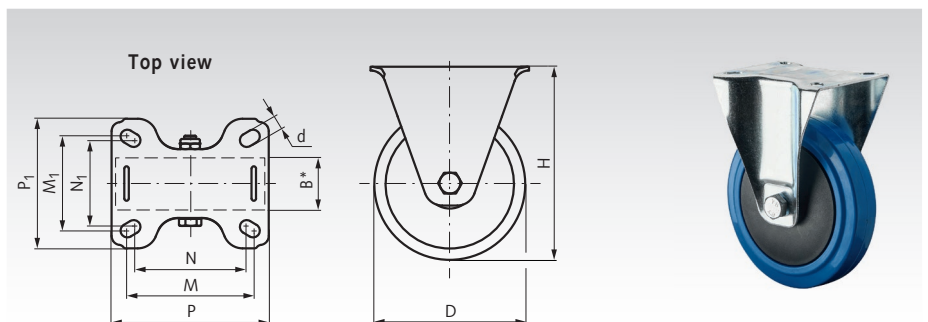

Transport Castors with Plate, elastic solid Rubber Wheel blue, with Thread Guard

Swivel Castors

Material: Fork: steel plate, zinc-plated.
Tread: elastic rubber, blue.
Wheel body: plastic, black, screwed.
Wheel mounting: ball bearing.
Swivel bearing: double ball wreath.
For indoor and outdoor use. Excellent driving and operating comfort. Gentle on the floor and extremely abrasion resistant (non-marking).

Swivel Castors with Brake

Material: Fork: steel plate, zinc-plated.
Tread: elastic rubber, blue.
Wheel body: plastic, black, screwed.
Wheel mounting: ball bearing.
Swivel bearing: double ball wreath.
For indoor and outdoor use. Excellent driving and operating comfort. Gentle on the floor and extremely abrasion resistant (non-marking).

Temperature range: -20°C to +60°C.

Ordering Details: e.g.: Product No. 777 450 80,
Swivel castor with brake, elastic rubber blue, D 80 mm

Product No.	D mm	B mm	H mm	A mm	R mm	d mm	P mm	P ₁ mm	M mm	M ₁ mm	N mm	N ₁ mm	Load capacity kg	Weight kg
777 450 80	80	32	105	34	74	9	104	80	84	64	76	56	120	0,81
777 451 00	100	32	128	34	84	9	104	80	84	64	76	56	150	0,89
777 451 25	125	32	155	34	96,5	9	104	80	84	64	76	56	175	1,13

Temperature range: -20°C to +60°C.

Ordering Details: e.g.: Product No. 777 460 80,
Fixed castor, elastic rubber blue, D 80 mm

Product No.	D mm	B mm	H mm	d mm	P mm	P ₁ mm	M mm	M ₁ mm	N mm	N ₁ mm	Load capacity kg	Weight kg
777 460 80	80	32	105	9	104	86	84	64	76	56	120	0,49
777 461 00	100	32	128	9	104	86	84	64	76	56	150	0,60
777 461 25	125	32	155	9	104	86	84	64	76	56	175	0,73