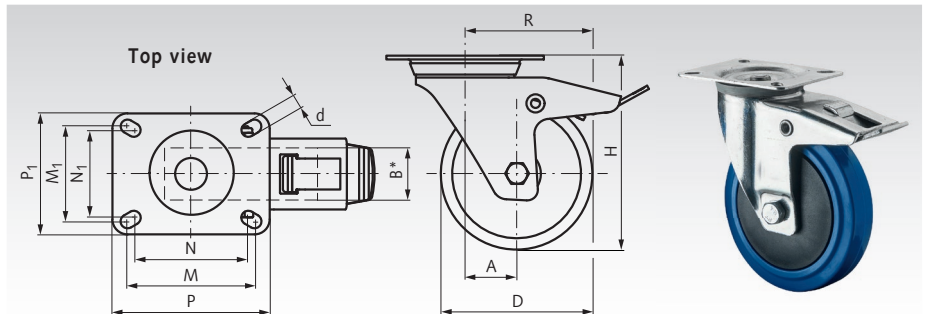

Transport Castors with Plate, elastic solid Rubber Wheel blue, with Thread Guard

Swivel Castors

Material: Fork: steel plate, zinc-plated.
Tread: elastic rubber, blue.
Wheel body: plastic, black, screwed.
Wheel mounting: ball bearing.
Swivel bearing: double ball wreath.
For indoor and outdoor use. Excellent driving and operating comfort. Gentle on the floor and extremely abrasion resistant (non-marking).

Temperature range: -20°C to +60°C.

Ordering Details: e.g.: Product No. 777 440 80,
Swivel castor, elastic rubber blue, D 80 mm

Product No.	D mm	B mm	H mm	A mm	R mm	d mm	P mm	P ₁ mm	M mm	M ₁ mm	N mm	N ₁ mm	Load capacity kg	Weight kg
777 440 80	80	32	105	34	74	9	104	80	84	64	76	56	120	0,58
777 441 00	100	32	128	34	84	9	104	80	84	64	76	56	150	0,69
777 441 25	125	32	155	34	96,5	9	104	80	84	64	76	56	175	0,80

Swivel Castors with Brake

Material: Fork: steel plate, zinc-plated.
Tread: elastic rubber, blue.
Wheel body: plastic, black, screwed.
Wheel mounting: ball bearing.
Swivel bearing: double ball wreath.
For indoor and outdoor use. Excellent driving and operating comfort. Gentle on the floor and extremely abrasion resistant (non-marking).

Temperature range: -20°C to +60°C.

Ordering Details: e.g.: Product No. 777 450 80,
Swivel castor with brake, elastic rubber blue, D 80 mm

Product No.	D mm	B mm	H mm	A mm	R mm	d mm	P mm	P ₁ mm	M mm	M ₁ mm	N mm	N ₁ mm	Load capacity kg	Weight kg
777 450 80	80	32	105	34	74	9	104	80	84	64	76	56	120	0,81
777 451 00	100	32	128	34	84	9	104	80	84	64	76	56	150	0,89
777 451 25	125	32	155	34	96,5	9	104	80	84	64	76	56	175	1,13