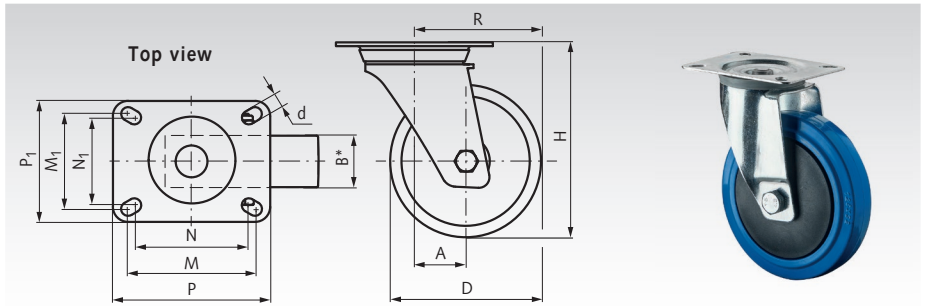

Transport Castors with Plate, elastic solid Rubber Wheel blue, with Thread Guard

Swivel Castors

Material: Fork: steel plate, zinc-plated.
Tread: elastic rubber, blue.
Wheel body: plastic, black, screwed.
Wheel mounting: ball bearing.
Swivel bearing: double ball wreath.
For indoor and outdoor use. Excellent driving and operating comfort. Gentle on the floor and extremely abrasion resistant (non-marking).

Temperature range: -20°C to +60°C.

Ordering Details: e.g.: Product No. 777 440 80,
Swivel castor, elastic rubber blue, D 80 mm

Product No.	D mm	B mm	H mm	A mm	R mm	d mm	P mm	P ₁ mm	M mm	M ₁ mm	N mm	N ₁ mm	Load capacity kg	Weight kg
777 440 80	80	32	105	34	74	9	104	80	84	64	76	56	120	0,58
777 441 00	100	32	128	34	84	9	104	80	84	64	76	56	150	0,69
777 441 25	125	32	155	34	96,5	9	104	80	84	64	76	56	175	0,80

Swivel Castors with Brake

Material: Fork: steel plate, zinc-plated.
Tread: elastic rubber, blue.
Wheel body: plastic, black, screwed.
Wheel mounting: ball bearing.
Swivel bearing: double ball wreath.
For indoor and outdoor use. Excellent driving and operating comfort. Gentle on the floor and extremely abrasion resistant (non-marking).

Temperature range: -20°C to +60°C.

Ordering Details: e.g.: Product No. 777 450 80,
Swivel castor with brake, elastic rubber blue, D 80 mm

Product No.	D mm	B mm	H mm	A mm	R mm	d mm	P mm	P ₁ mm	M mm	M ₁ mm	N mm	N ₁ mm	Load capacity kg	Weight kg
777 450 80	80	32	105	34	74	9	104	80	84	64	76	56	120	0,81
777 451 00	100	32	128	34	84	9	104	80	84	64	76	56	150	0,89
777 451 25	125	32	155	34	96,5	9	104	80	84	64	76	56	175	1,13