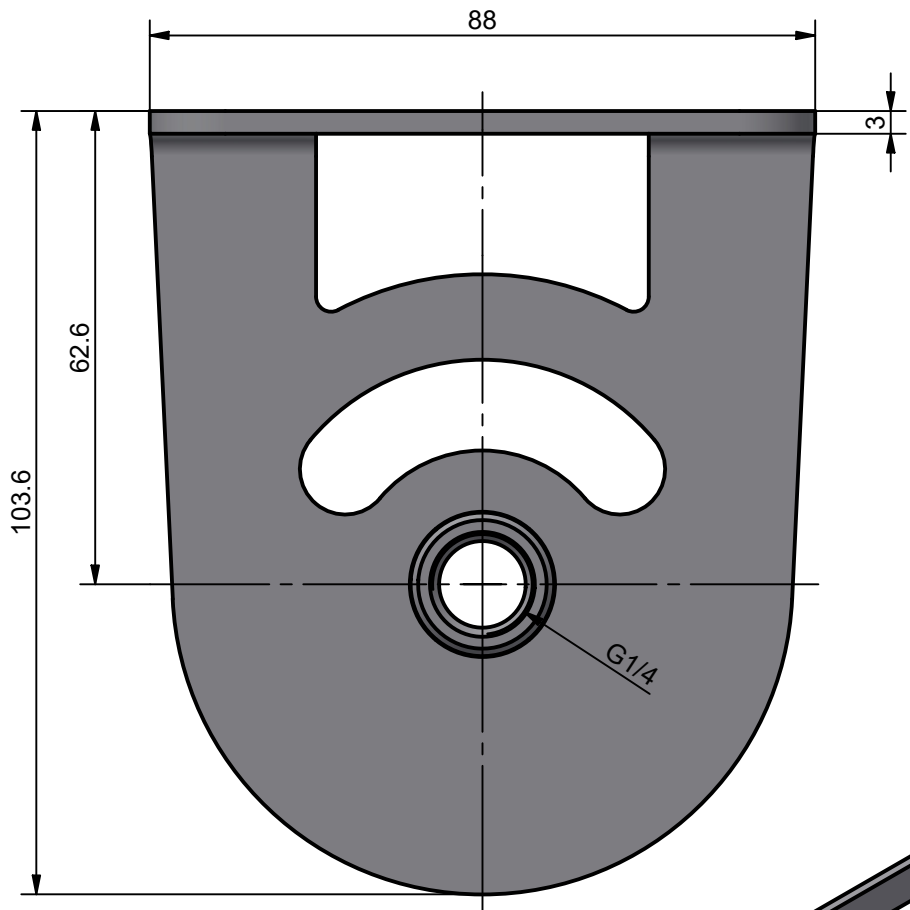

MÄDLER Artikel-Nr. 680 600 11

Scale: 1:1	Date: 26.02.2015	Material: stainless steel	Description: Beam clamp 30 mm (stainless steel)	 Part No. 109957
Size: A4	Revision / drawn: A / bst		Montageklemme 30 mm (Edelstahl)	

MÄDLER Artikel-Nr. 680 600 12

Scale: 1:1	Date: 01.12.2023	Material: stainless steel	Description: Bracket STAR Standard Duty 1-point G1/4 female (stainless steel) Montagehalterung STAR Standard Duty 1-fach G1/4i (Edelstahl)	 Part No. 109663
Size: A4	Revision / drawn: c / jur			