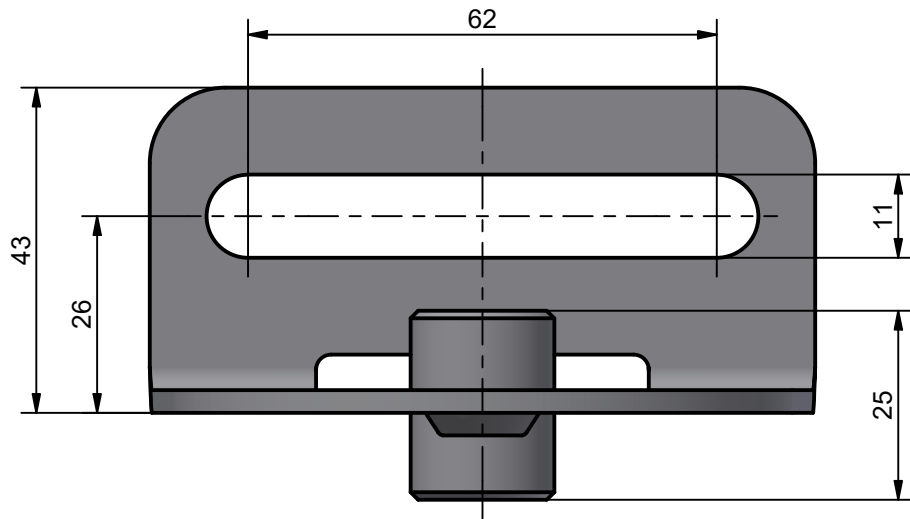

MÄDLER Artikel-Nr. 680 600 11

Scale: 1:1	Date: 26.02.2015	Material: stainless steel	Description: Beam clamp 30 mm (stainless steel)	 Part No. 109957
Size: A4	Revision / drawn: A / bst		Montageklemme 30 mm (Edelstahl)	

MÄDLER Artikel-Nr. 680 600 12

Scale: 1:1	Date: 01.12.2023	Material: stainless steel	Description: Bracket STAR Standard Duty 1-point G1/4 female (stainless steel) Montagehalterung STAR Standard Duty 1-fach G1/4i (Edelstahl)	 Part No. 109663
Size: A4	Revision / drawn: c / jur			