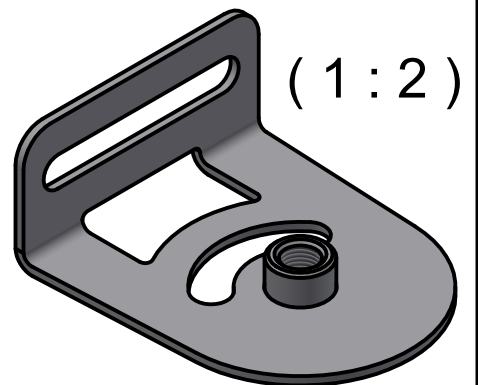

MÄDLER Artikel-Nr. 680 600 11

Scale: 1:1	Date: 26.02.2015	Material: stainless steel	Description: Beam clamp 30 mm (stainless steel)	 Part No. 109957
Size: A4	Revision / drawn: A / bst		Montageklemme 30 mm (Edelstahl)	

MÄDLER Artikel-Nr. 680 600 12

Scale: 1:1	Date: 01.12.2023	Material: stainless steel	Description: Bracket STAR Standard Duty 1-point G1/4 female (stainless steel) Montagehalterung STAR Standard Duty 1-fach G1/4i (Edelstahl)	 Part No. 109663
Size: A4	Revision / drawn: c / jur			